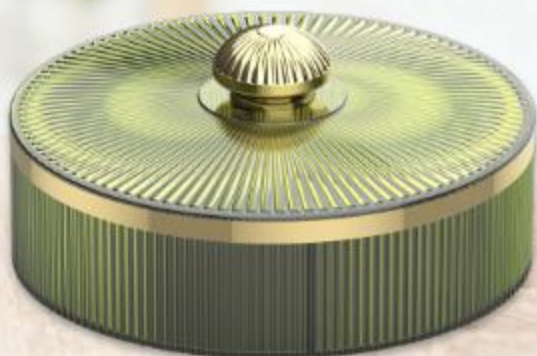

- UNIQUE AND STYLISH DESIGN
- FOOD GRADE PLASTIC
- AIR TIGHT JAR

VALENTINO

Serving Set

1 Bowls with airtight lids

Available Colours

- Grey
- Green
- Pink

DYNAMIC

Serving Set