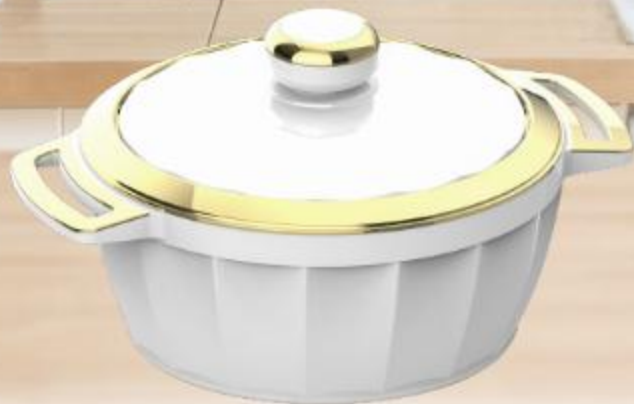

TREAT INSULATED CASSEROLE 3 PCS SET

Capacity

-  500
-  1,000
-  1,500

INSULATED CASSEROLE

Easy to hold
Keeps food hot & fresh for hours
Unique and wonderful shape
Attractive colors to choose from
Made from food grade virgin plastic

VENUS INSULATED CASSEROLE

Available Sizes: 1500, 2500

Available Colours

Off white

Grey

Light Pink

Ivory

INSULATED CASSEROLE

Easy to hold
Keeps food hot & fresh for hours
Unique and wonderful shape
Attractive colors to choose from
Made from food grade virgin plastic

COMET INSULATED CASSEROLE

Available Sizes: 1500, 2500

Available Colours