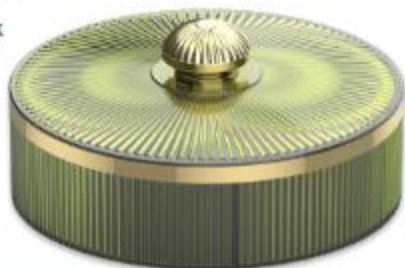

- UNIQUE AND STYLISH DESIGN
- FOOD GRADE PLASTIC
- AIR TIGHT JAR

VALENTINO

Serving Set

1 Bowls with airtight lids

Available Colours

- Grey
- Green
- Pink

DYNAMIC

Serving Set