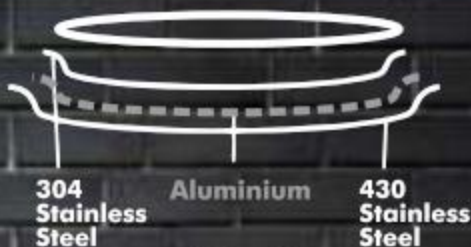

PNB®
Kitchenmate

TRIKLASS

TRIPLY

STAINLESS STEEL COOKWARE

DEvised TO MEET ALL YOUR NEEDS

Retains
Nutrition

Less
Sticking

Spill-
Proof

360°
Heating

Retains
Heat

Easy to
Clean

Saves
Fuel

High
Durability