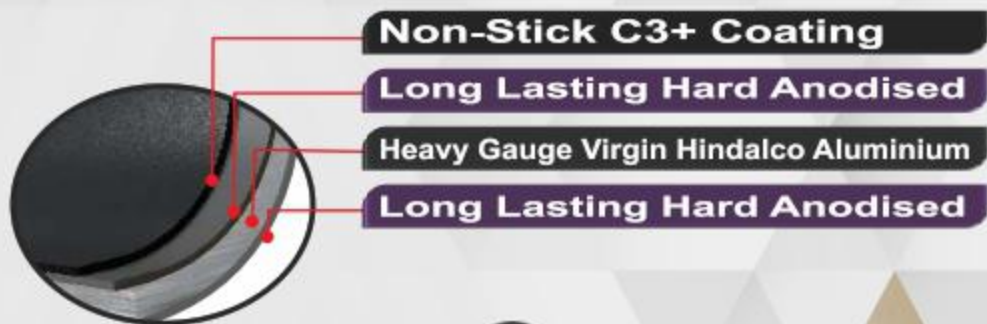

Case Pack - 24 Pcs

FUSION

PREMIUM HARD ANODISED NON-STICK COOKWARE

DOSA TAWA

Code	Product Name	Thickness	M.R.P. (incl. GST)
CFDT-25	Dosa Tawa 250mm	4.0 mm	1580.00
CFDT-28	Dosa Tawa 280mm	4.0 mm	1700.00
CFDT-30	Dosa Tawa 300mm	4.0 mm	1970.00