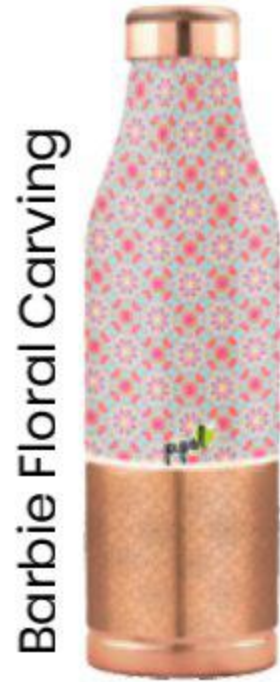

DESIGNER DT

DESIGNER

MIST

Copper Bottle

Matt Hammer : ₹1449

Designer : ₹1599

Designer DT : ₹1749