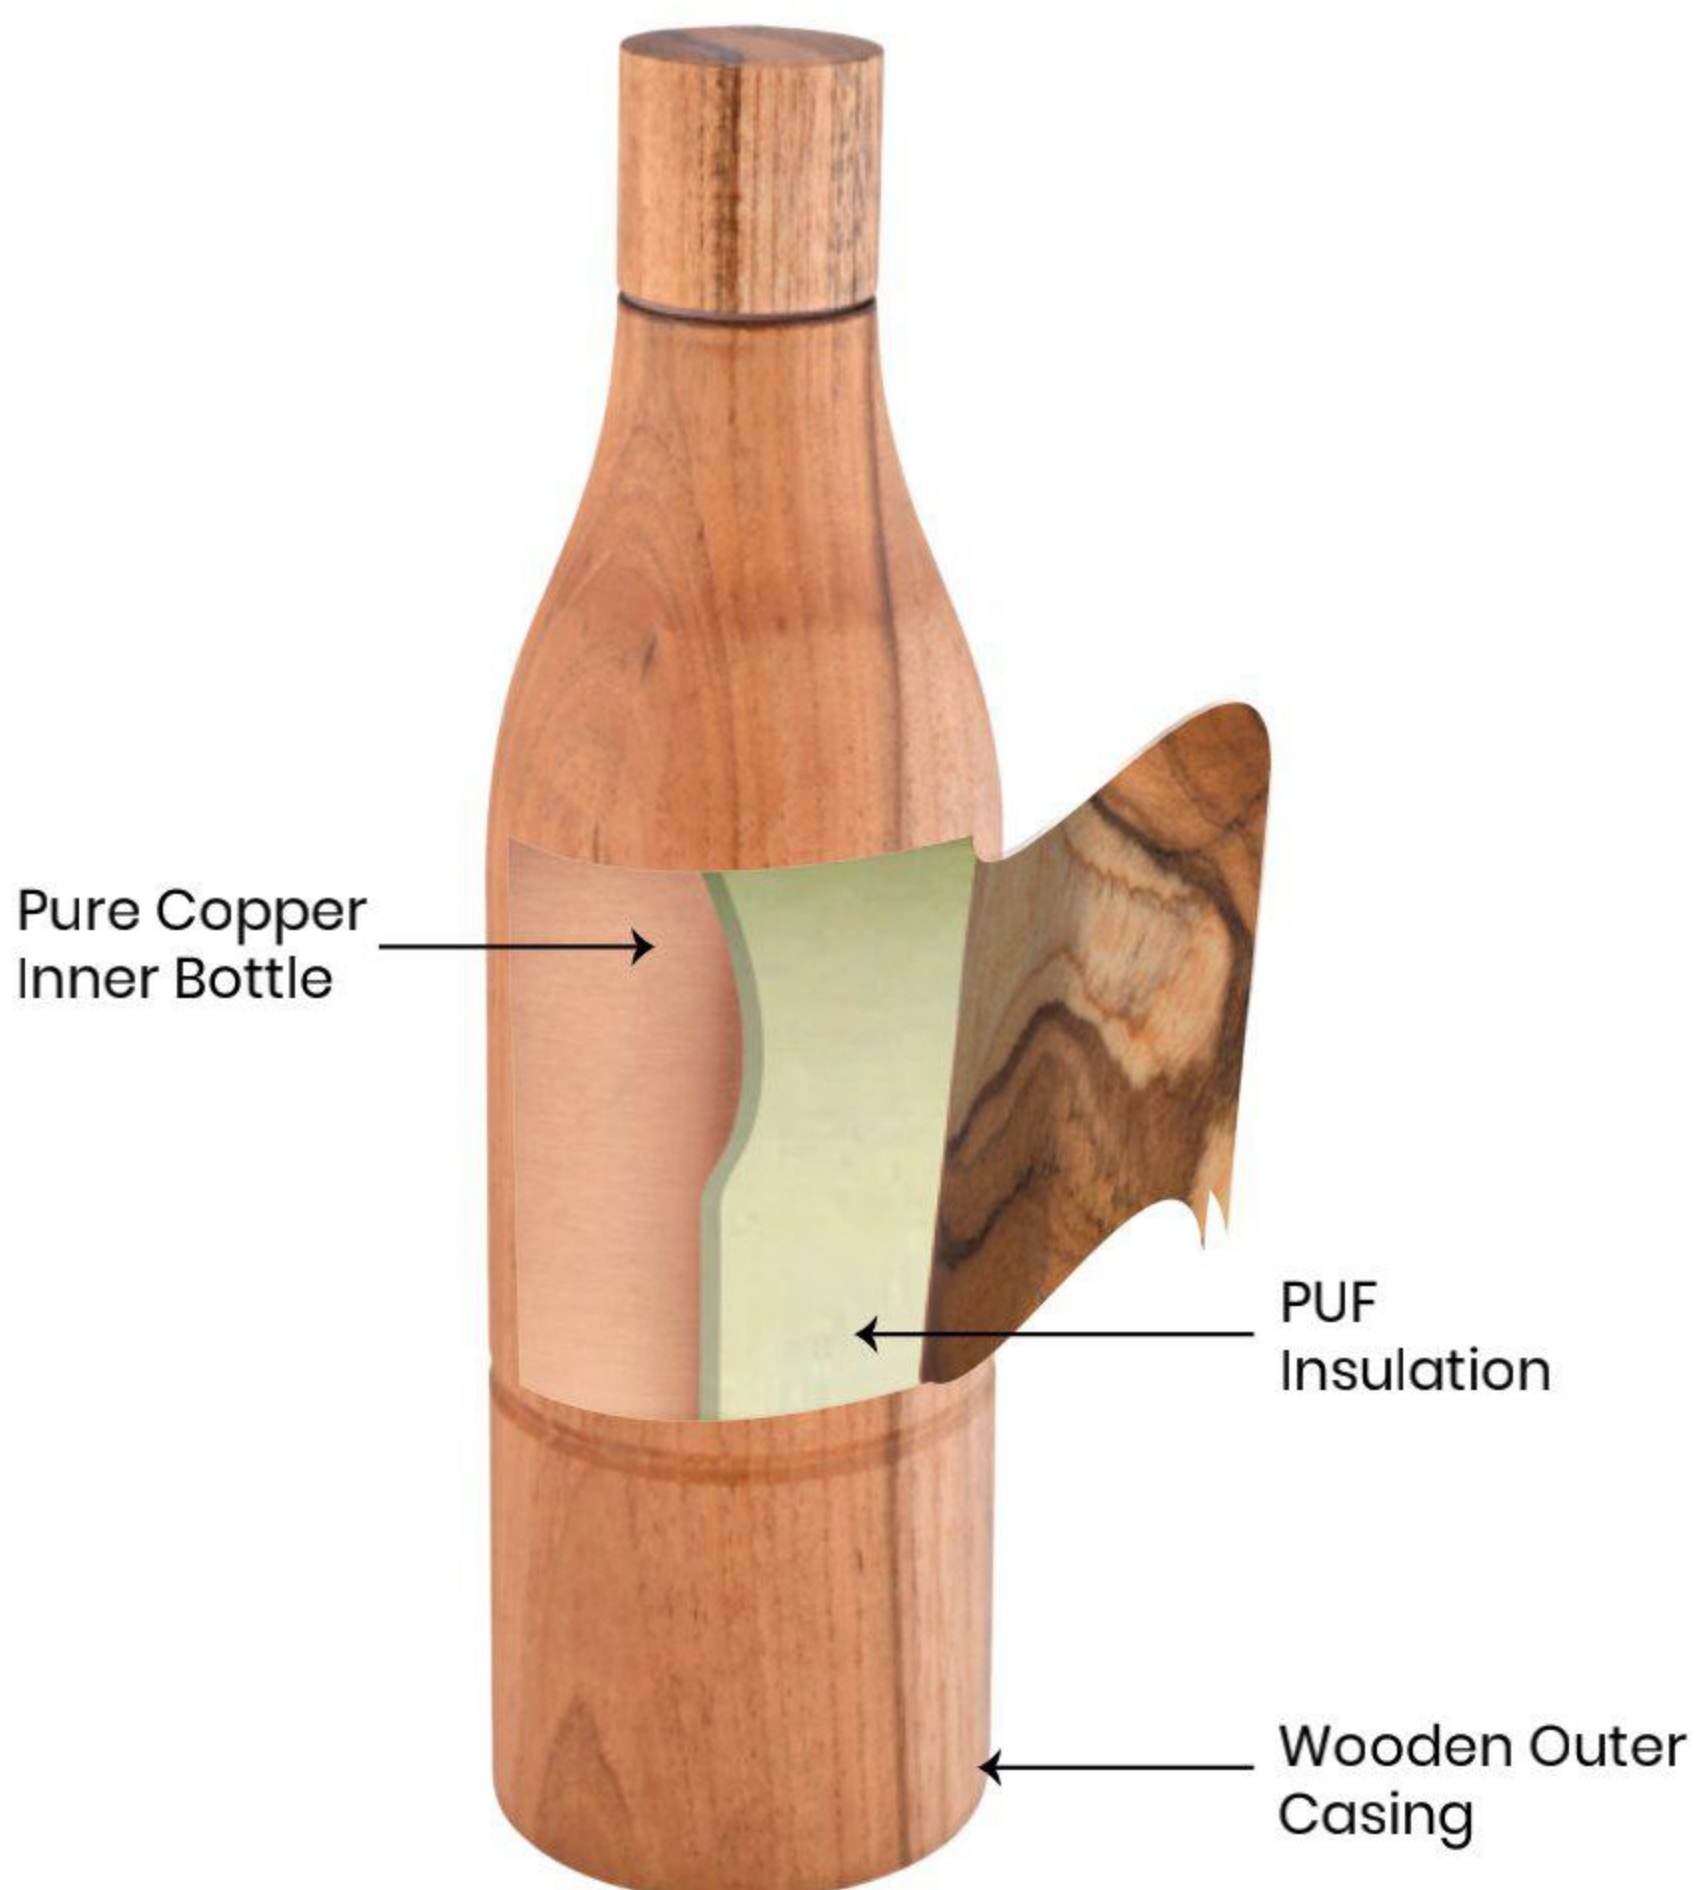

MAPLE

Wood Copper Bottle

Wood : ₹3199