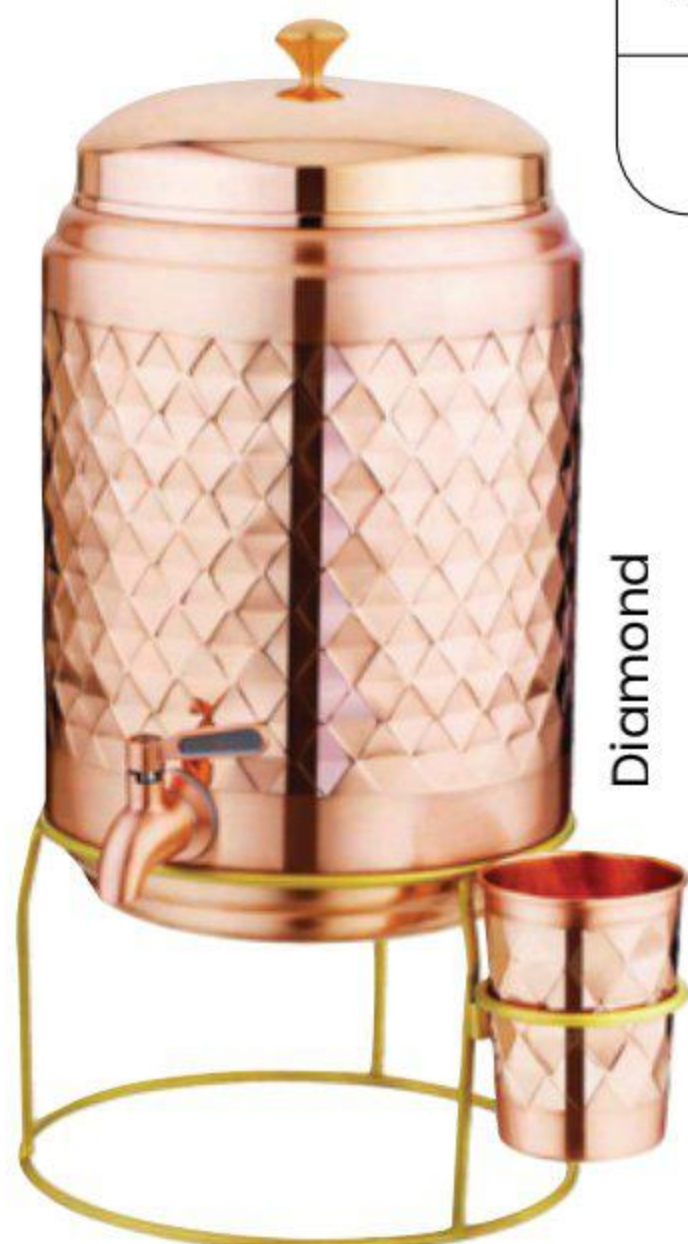

Diamond

TATTVA

Copper Matka

Matt Hammer :	₹5099	₹6499	₹7999
Diamond :	-	₹6799	-