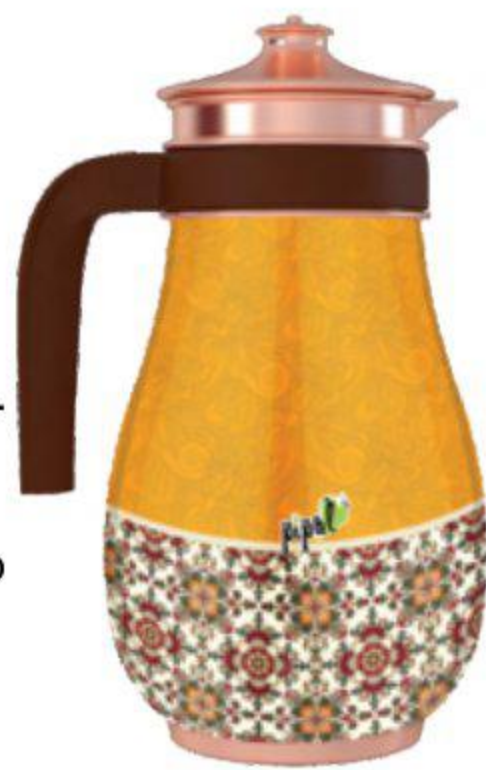

Hammer : ₹1749 ₹1949

Carving : ₹1749 ₹1949

Hammer

Carving

pipal®

Matt Hammer

Coffee Wood

Mango Carpet