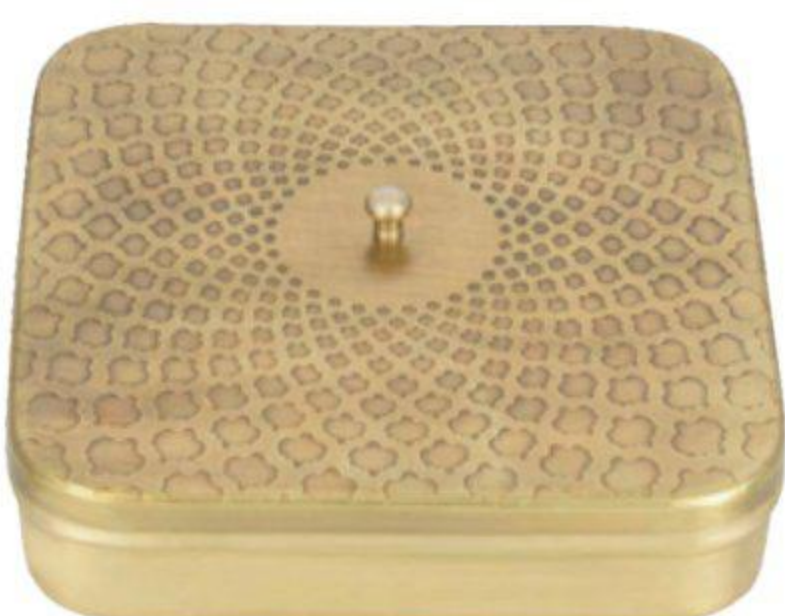

Carving Matt

SWAD

Square Masala Dabba

No.8

Carving Matt : ₹ 4399

Antique : ₹ 4499

Hand Painted : ₹ 4599

Antique